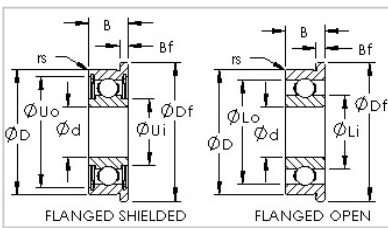

Flange Series

Metric Series-**F698**

Product Number	<b>F698</b>
Bearing Type	Open Flanged Ball Bearings
Dimensions [mm]	
d	<b>8</b>
D	19
B	<b>6</b>
Df	22
Bf	1.5
Basic Load Rating [N]	
Dynamic Load Rating (Cr)	1902
Static Load Rating (Cor)	734